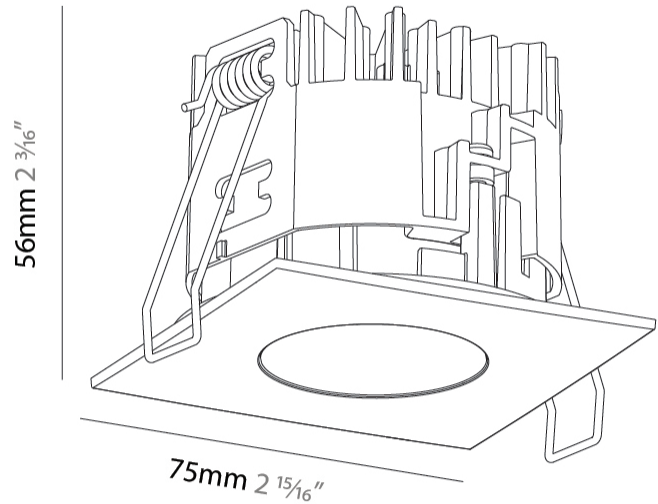

GENERAL

Series: Oiko Pro Square
Subseries: Oiko Pro Square Wallwash
Partner: Prolicht
Division: Architectural
Installation: Recessed
Product Type: Downlight
Mounting Location: Ceiling
Light Distribution: Downlight

PHYSICAL

Aperture Sizes - Downlights: 1"
Shape: Square
Length (mm): 75
Length (in): 2 ¹⁵/₁₆"
Width (mm): 75
Width (in): 2 ¹⁵/₁₆"
Height (mm): 55
Height (in): 2 ³/₁₆"
Ceiling Thickness (mm): 1 - 25
Ceiling Thickness (in): 1/16 - 1 3/16
Min. Recessing Depth (mm): 60
Min. Recessing Depth (in): 2 ³/₈"
Weight (kg): 0.181
Fixture Finish: SSR / BKV / CWI / CRY / HAB / UFT / ITA / RUA / FTG / MYG / LOD / PUS / FRO / FUP / KIA / POP / BLS / SPG / MEY / GOH / CHC / COM / ABZ / JAG / OBR / MOS / ROR
Fixture Material: Aluminum Die Cast
Cut-out Measurements: D. 68mm / 2 11/16"

ELECTRICAL

Lamp Type: LED (Zhaga Standard)
Input Wattage (W): 15
Total Output Wattage (W): 13.6
Dimming: Tri-Mode (Non-Dimming and Phase Dimming (120Vac only) and 0-10V Dimming)
Driver Included: No
Driver Location: Recessed Housing
Driver Type: Constant Current - Universal
Driver Class: Class 2
Input Voltage (V): 120 - 277
Constant Current (MA): 350

LED

Number of LEDs: 1
Color Temperature (°K): 2700 / 3000 / 3500 / 4000
Max. Delivered Lumen (lm): 1247 / 1325 / 1388 / 1400
Nominal Lumen (lm): 1566 / 1665 / 1743 / 1759
CRI: >90 CRI
Lamp Life (hrs): 50000

OPTICAL

RATINGS AND CERTIFICATIONS

Certified By: Certified for North American Standards
IP rating: IP54