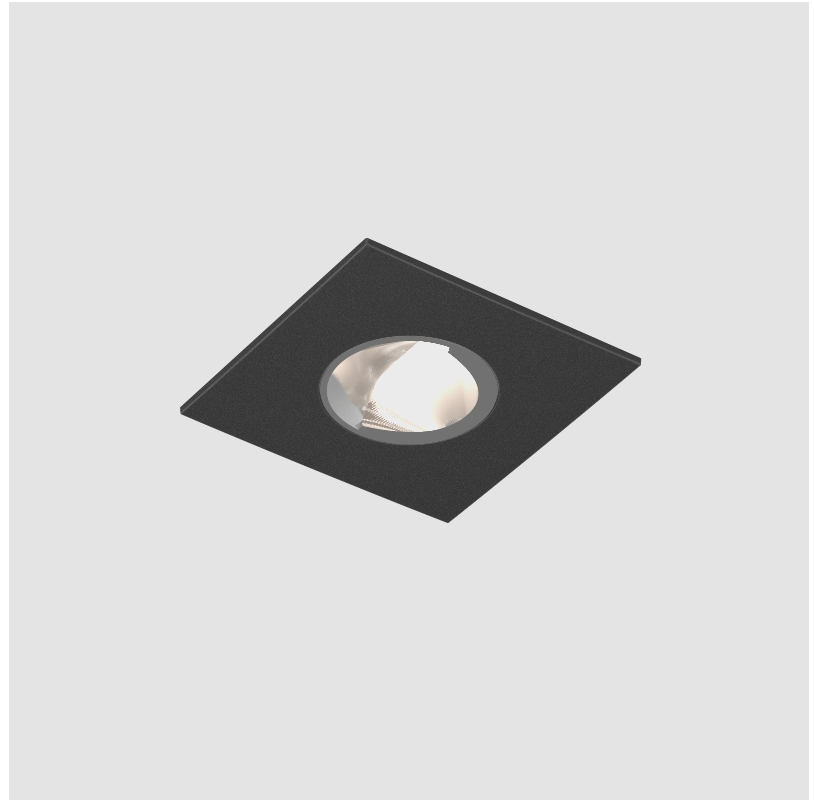

GENERAL

Series: Oiko Pro Square
Subseries: Oiko Pro Square Wallwash
Partner: Prolicht
Division: Architectural
Installation: Recessed
Product Type: Downlight
Mounting Location: Ceiling
Light Distribution: Downlight

PHYSICAL

Aperture Sizes - Downlights: 1"
Shape: Square
Length (mm): 75
Length (in): 2 ¹⁵/₁₆"
Width (mm): 75
Width (in): 2 ¹⁵/₁₆"
Height (mm): 55
Height (in): 2 ³/₁₆"
Ceiling Thickness (mm): 1 - 25
Ceiling Thickness (in): 1/16 - 1 3/16
Min. Recessing Depth (mm): 60
Min. Recessing Depth (in): 2 ³/₈"
Weight (kg): 0.181
Fixture Finish: SSR / BKV / CWI / CRY / HAB / UFT / ITA / RUA / FTG / MYG / LOD / PUS / FRO / FUP / KIA / POP / BLS / SPG / MEY / GOH / CHC / COM / ABZ / JAG / OBR / MOS / ROR
Fixture Material: Aluminum Die Cast
Cut-out Measurements: D. 68mm / 2 11/16"

ELECTRICAL

Lamp Type: LED (Zhaga Standard)
Input Wattage (W): 15
Total Output Wattage (W): 13.6
Dimming: Tri-Mode (Non-Dimming and Phase Dimming (120Vac only) and 0-10V Dimming)
Driver Included: No
Driver Location: Recessed Housing
Driver Type: Constant Current - Universal
Driver Class: Class 2
Input Voltage (V): 120 - 277
Constant Current (MA): 350

LED

Number of LEDs: 1
Color Temperature (°K): 2700 / 3000 / 3500 / 4000
Max. Delivered Lumen (lm): 1247 / 1325 / 1388 / 1400
Nominal Lumen (lm): 1566 / 1665 / 1743 / 1759
CRI: >90 CRI
Lamp Life (hrs): 50000

OPTICAL

RATINGS AND CERTIFICATIONS

Certified By: Certified for North American Standards
IP rating: IP54