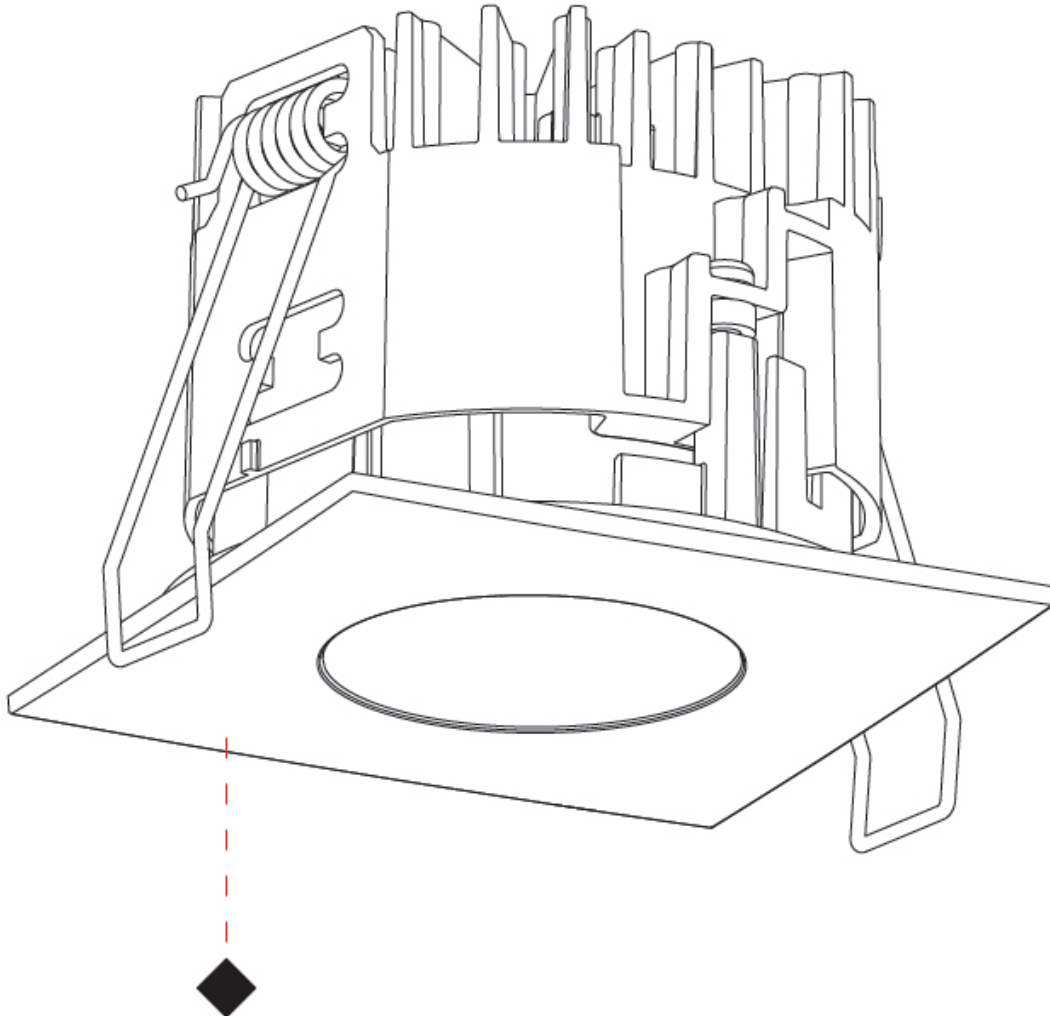

OIKO PRO SQUARE WALLWASH RECESSED

A35967-

PROJECT	_____
TYPE	_____
SPECIFIER	_____
QUANTITY	_____
DATE	_____

A