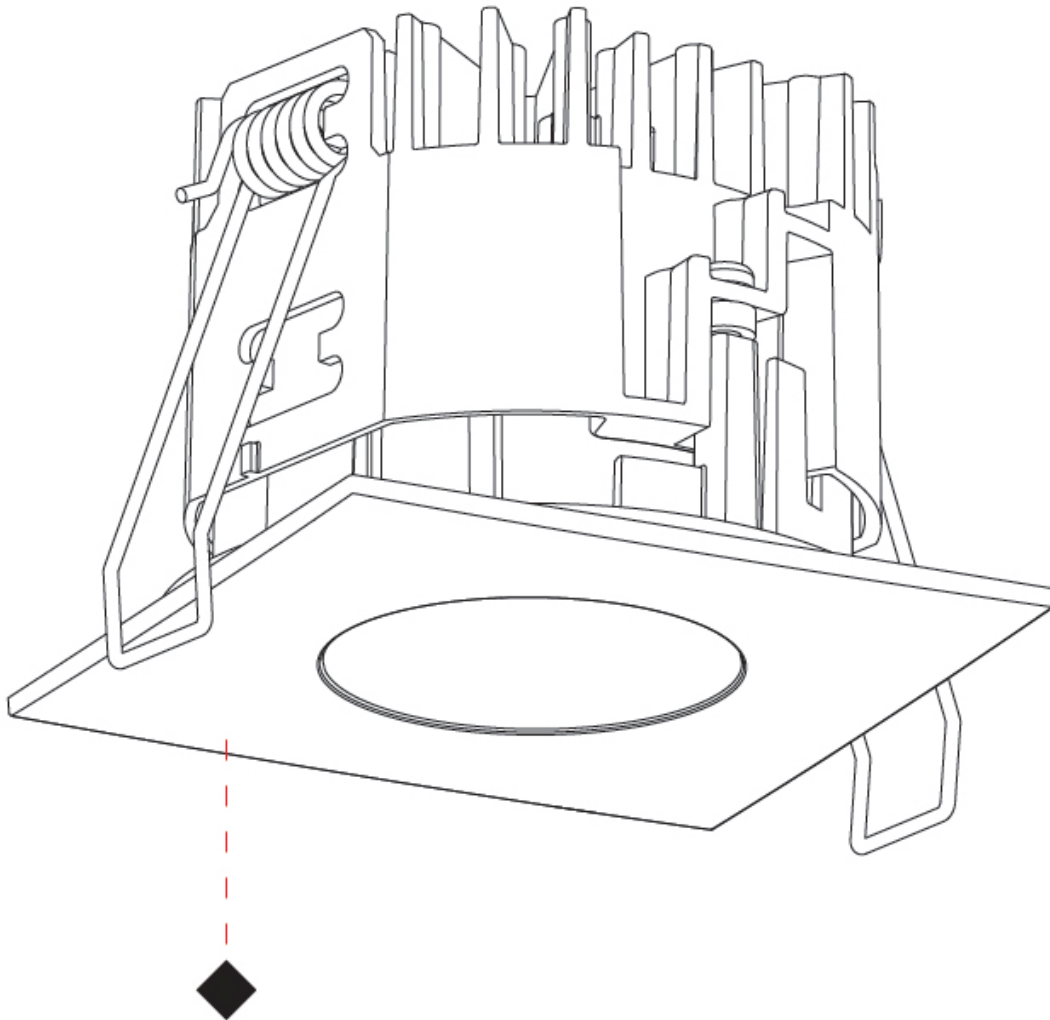

OIKO PRO SQUARE WALLWASH RECESSED

A35965-

PROJECT	_____
TYPE	_____
SPECIFIER	_____
QUANTITY	_____
DATE	_____

A